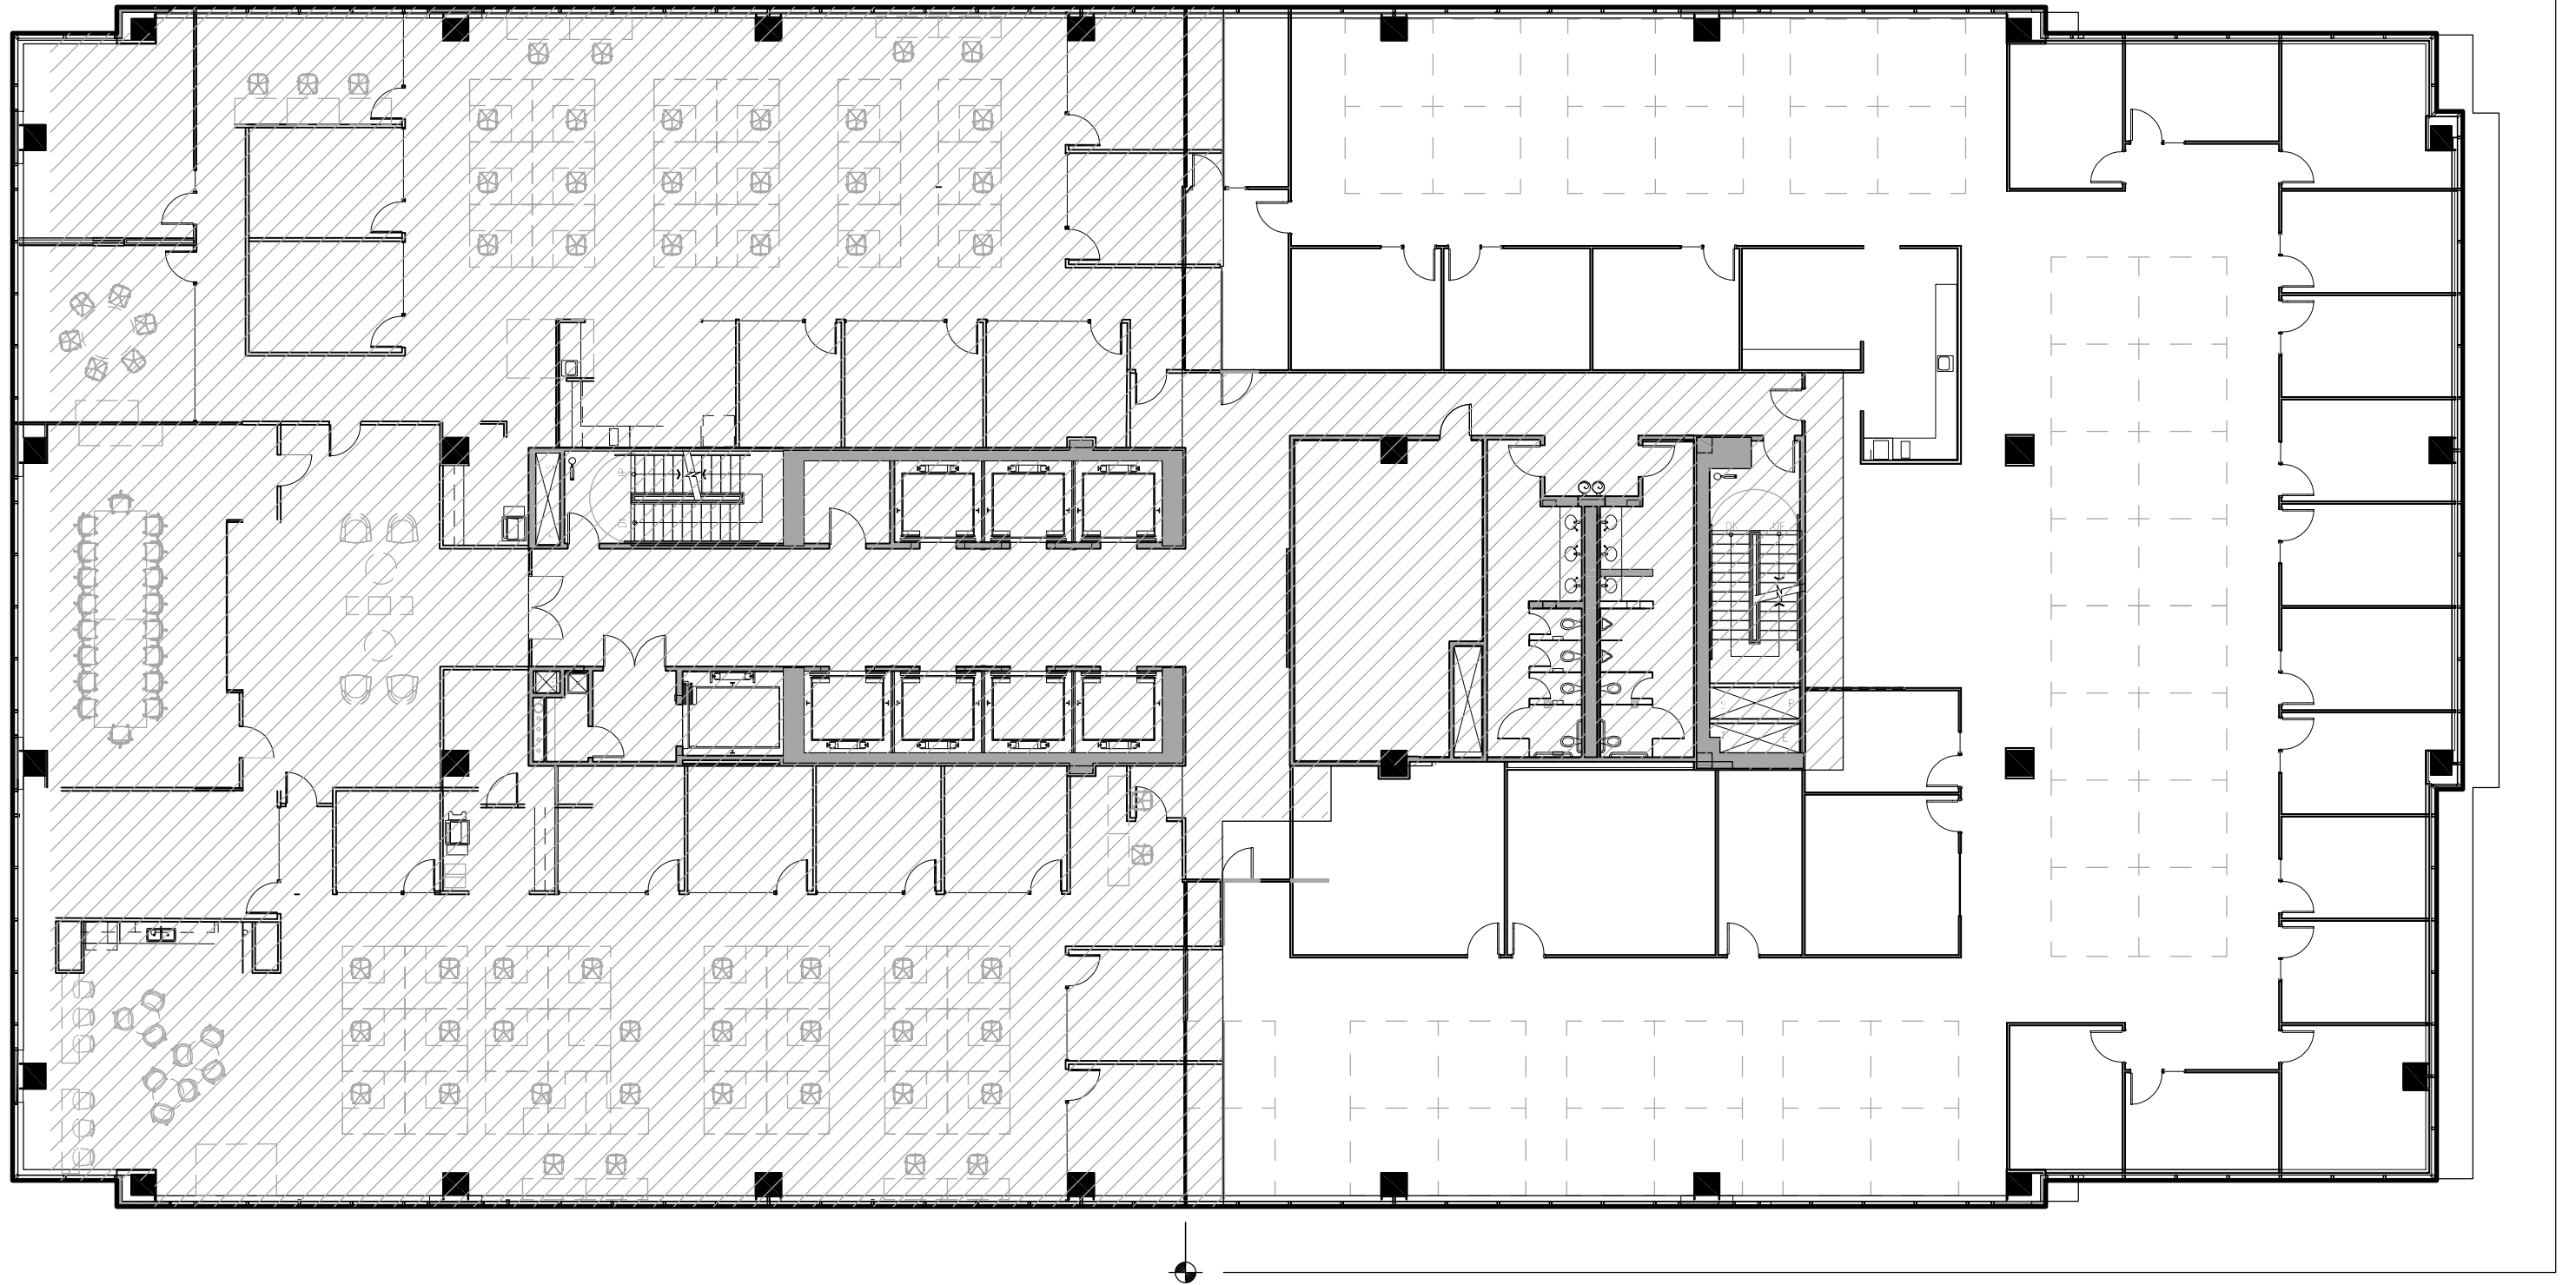

AVAILABLE
11,405 USF / 13,324 RSF

ETIII, Level 16

SCALE: 1/16" = 1'-0"

Tour the Space