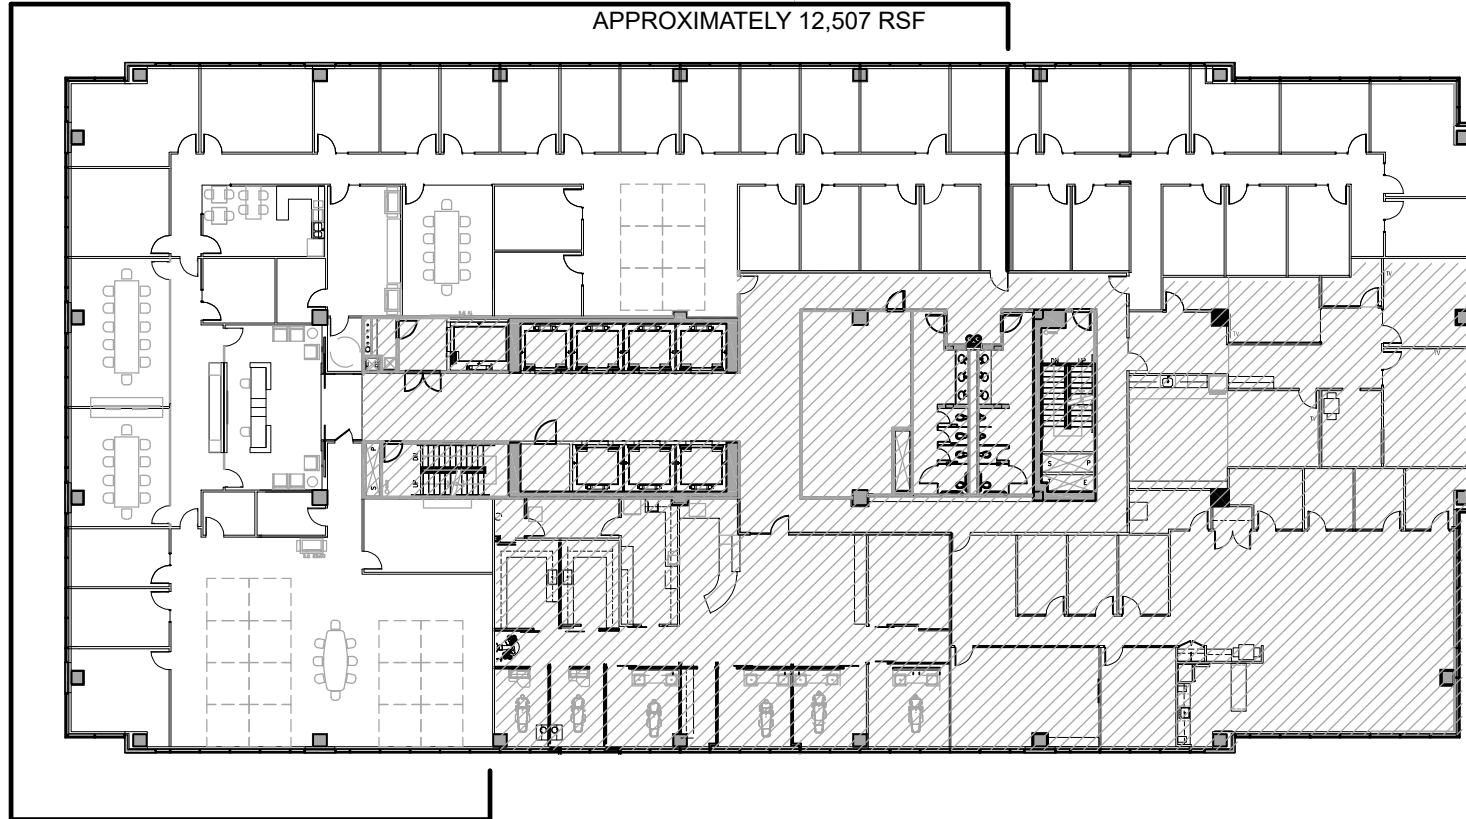

AVAILABLE SPACE, SUITE 1000  
APPROXIMATELY 12,507 RSF

ENERGY TOWER IV  
Level 10, Suite 1000

SCALE: 1/32" = 1'-0"

**Tour the Space**