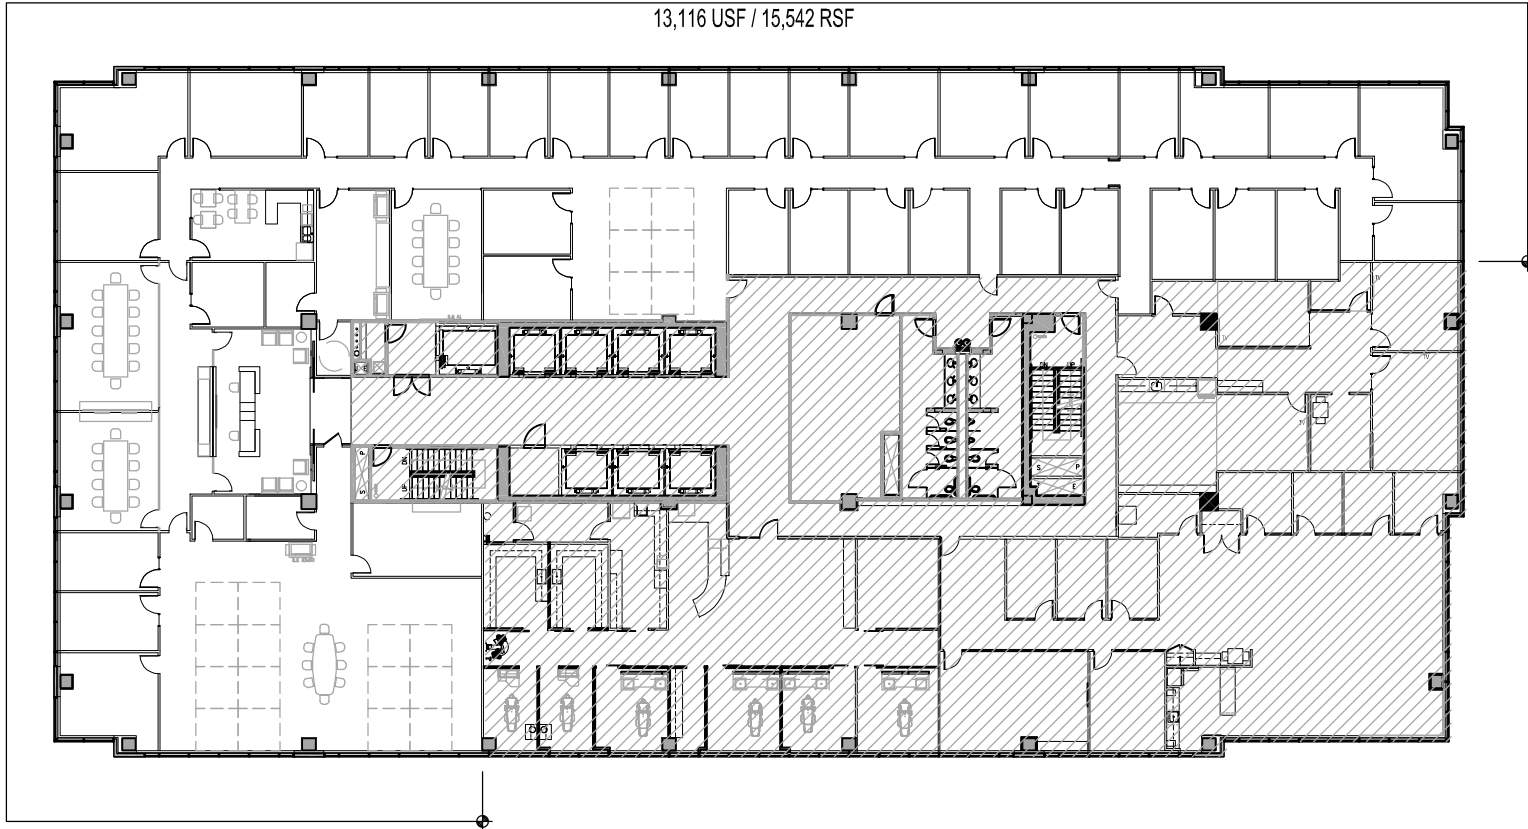

AVAILABLE SPACE, SUITE 1000
13,116 USF / 15,542 RSF

ENERGY TOWER IV
Level 10, Suite 1000

SCALE: 1/32" = 1'-0"

VIRTUAL 3D TOUR
[CLICK HERE](#)