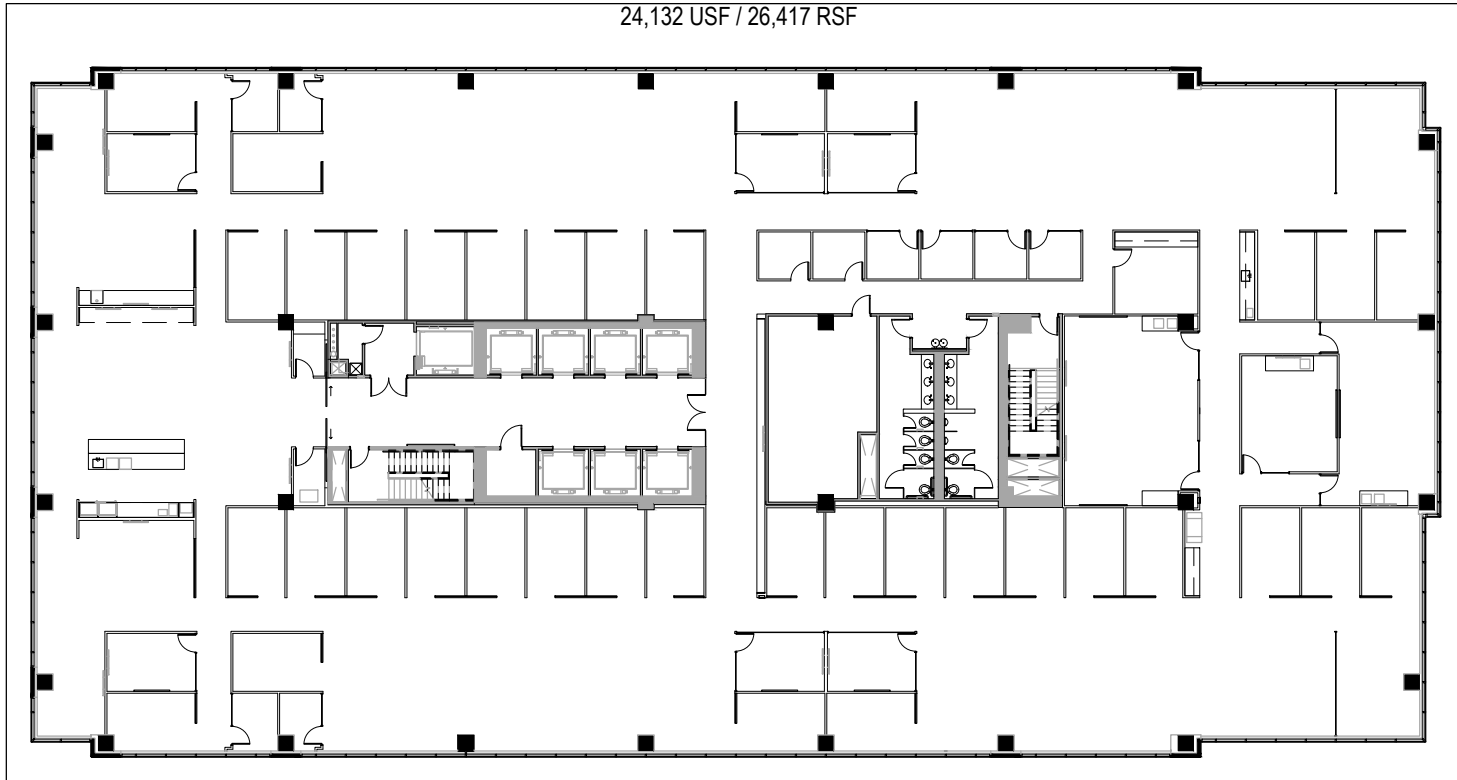

MRZ, SUITE 1100
24,132 USF / 26,417 RSF

ENERGY TOWER IV
LEVEL 11

SCALE: 1/32" = 1'-0"

Tour the Space

N2DESIGN
STUDIO