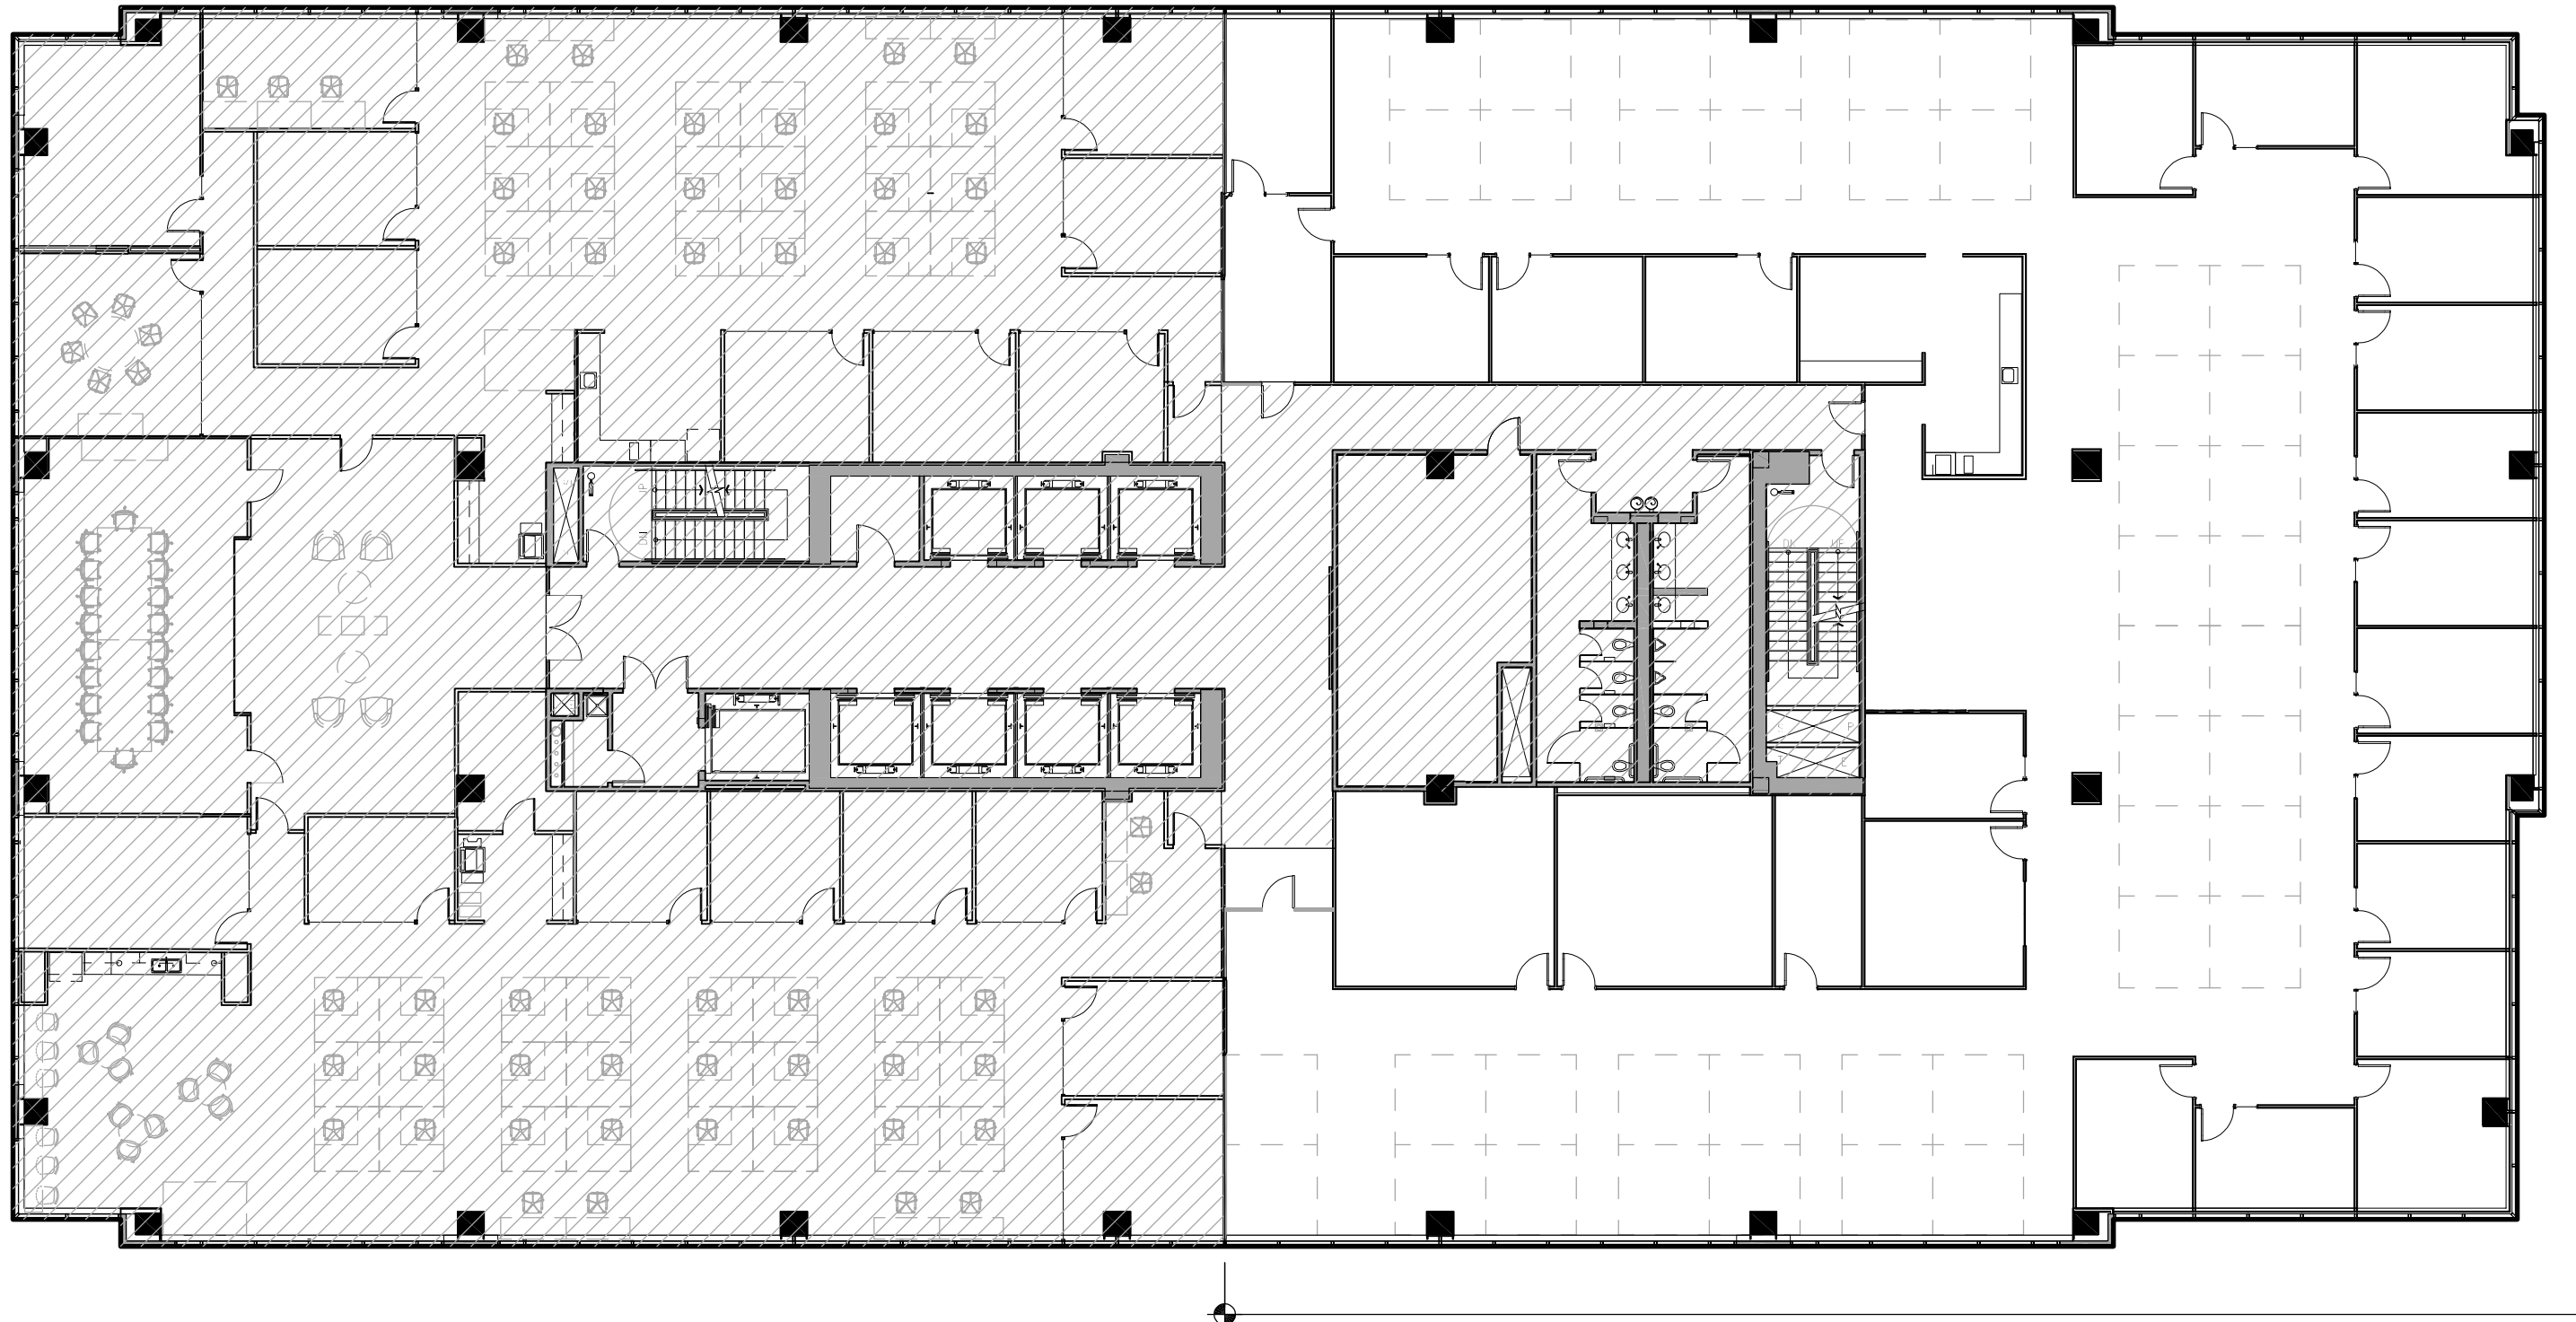

AVAILABLE
11,405 USF / 13,324 RSF

ETIII, Level 16

SCALE: 1/16" = 1'-0"

VIRTUAL 3D TOUR
CLICK HERE